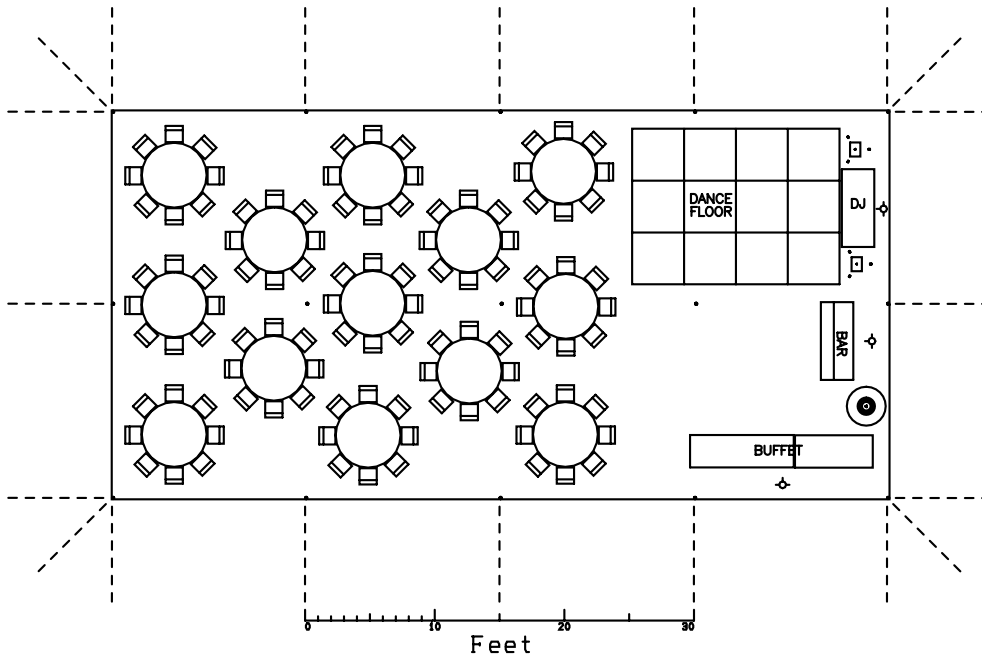

30X60 CENTURY WEDDING TENT

Abbott Rental & Party Store

Project: 30x60
Designer: JUDY